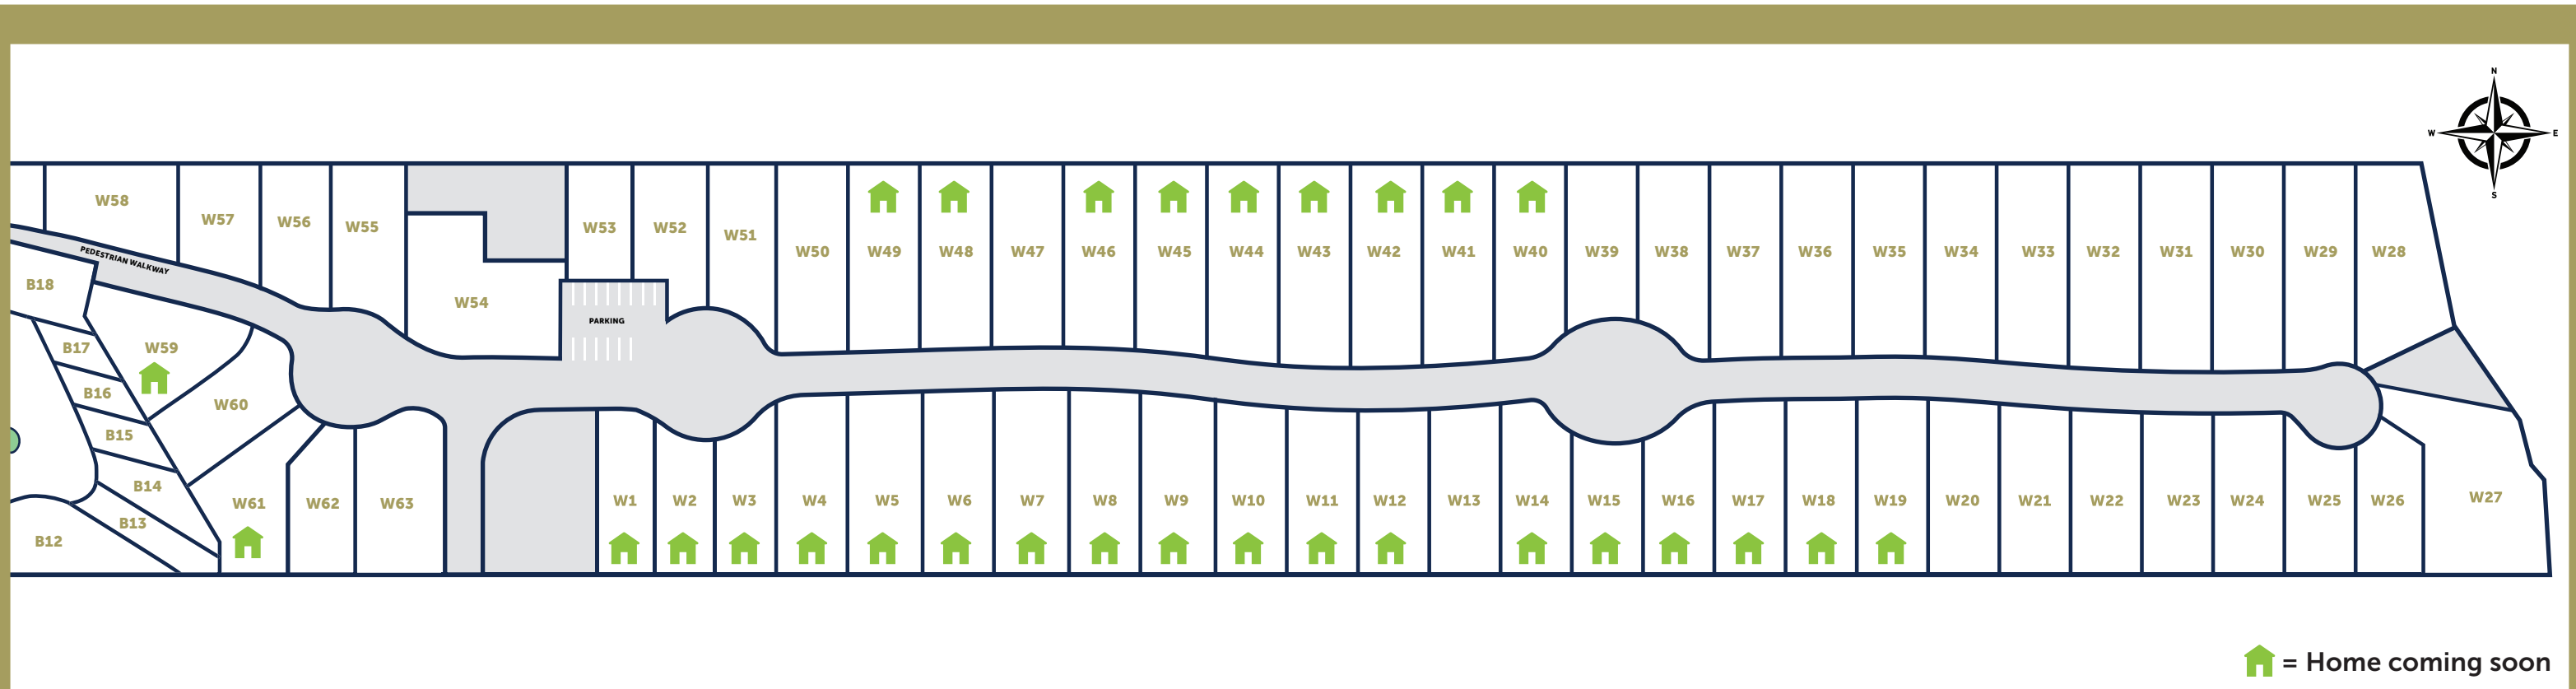

BEAR CREEK ESTATES

3653 South Pacific Highway • Medford, Oregon 97501

FIND YOUR HOME TODAY
www.bearcreekstatesmhc.com
541-702-1411

BEAR CREEK

ESTATES

3653 South Pacific Highway • Medford, Oregon 97501

FIND YOUR HOME TODAY